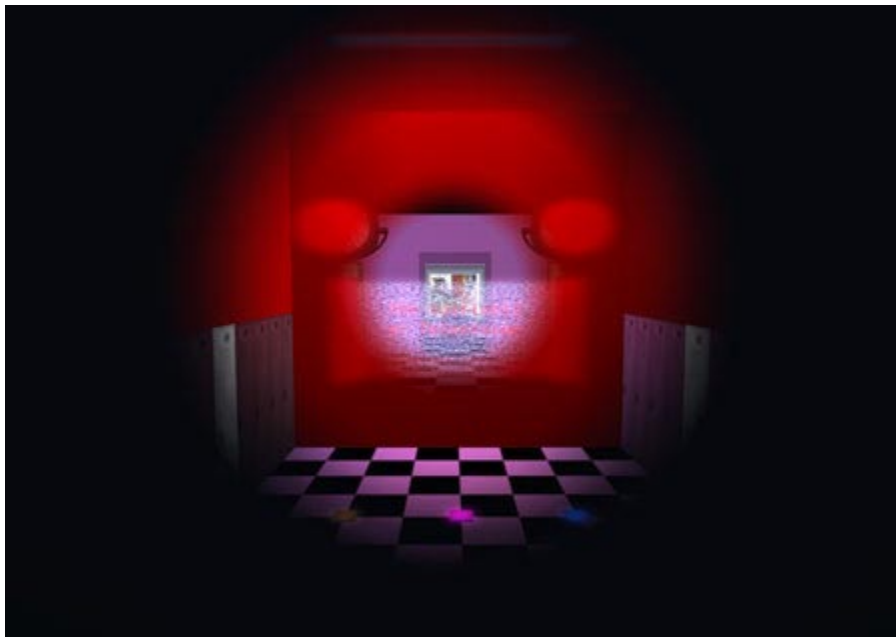

Press Pack

Arthole

**A collaborative art space in Second Life
by Nebulosus Severine & Araham Claveau
Opening April 26th 2008**

Arthole level 1

© 2008 Nebulosus Severine & Araham Claveau

Photograph © 2008 Araham Claveau

Arthole is a new collaborative project between artists Arahan Claveau and Nebulosus Severine. Having successfully worked together for the first time in 2007 on the exhibition *Salon Du Disruptif* for the *Heldscalla Foundation*, they were eager to establish a permanent space for their work.

Another feature is the inclusion of a guest artist area, a space where the invited individual has total freedom to show off their talent and ingenuity. The first guest, Ichibot Nishi, has created an installation intriguingly entitled “*λ.mnemonic*” which can be accessed on level three.