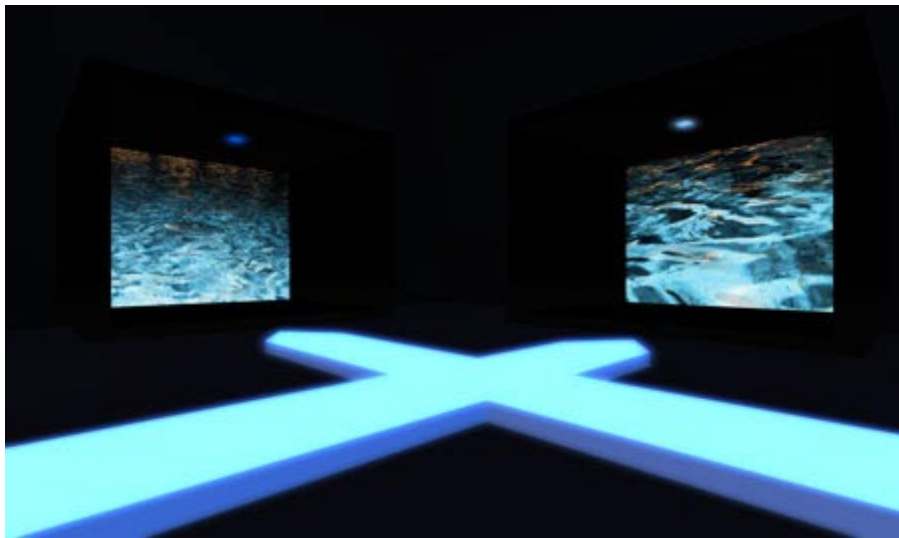

Arthole level 2 – “title pending”

© 2008 Arahan Claveau

Photograph © 2008 Arahan Claveau